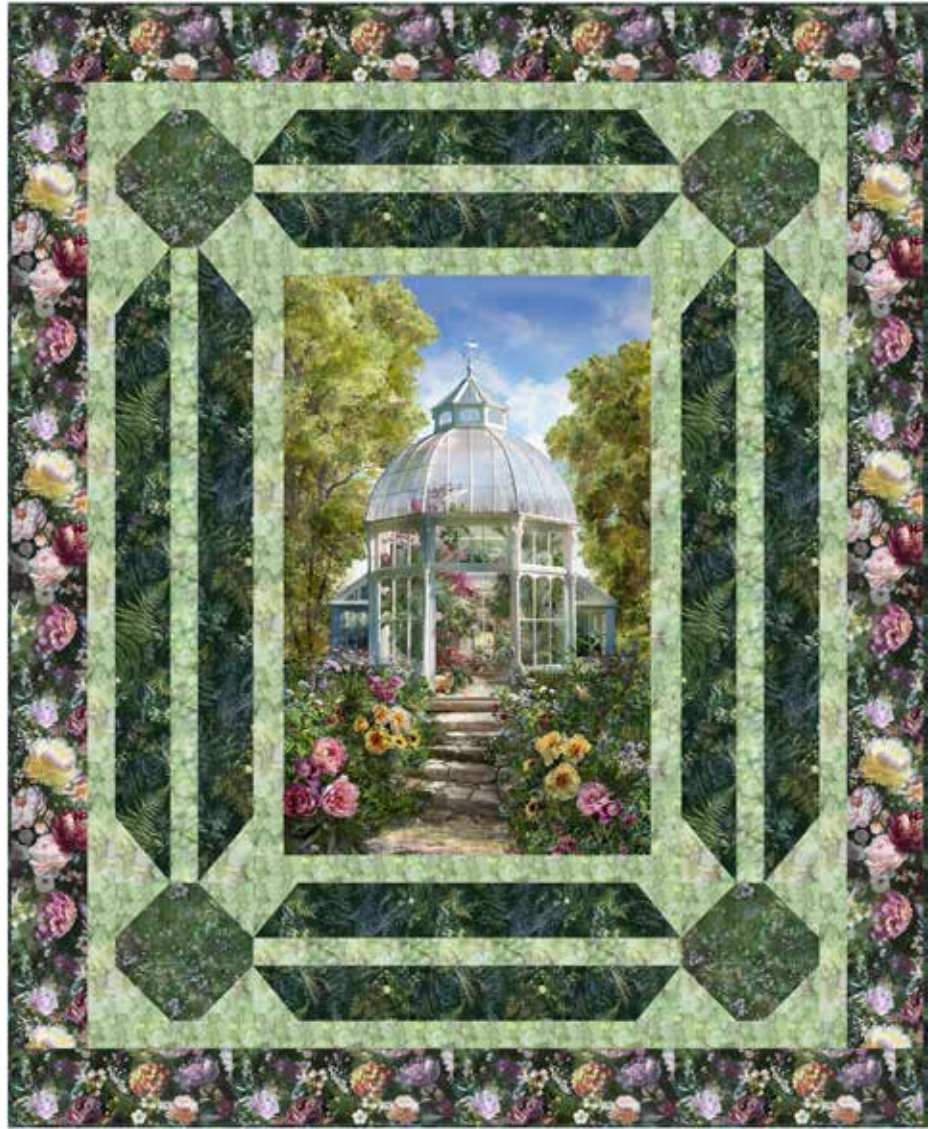

# SLIDERS

Finished Quilt: 66 1/2" x 81 1/2"

Quilt design by Quilting Renditions, featuring Botanical House, a Hoffman Spectrum Digital Print collection.

It's all about the greens, this quilt brings out the natural beauty in all of these fabrics.